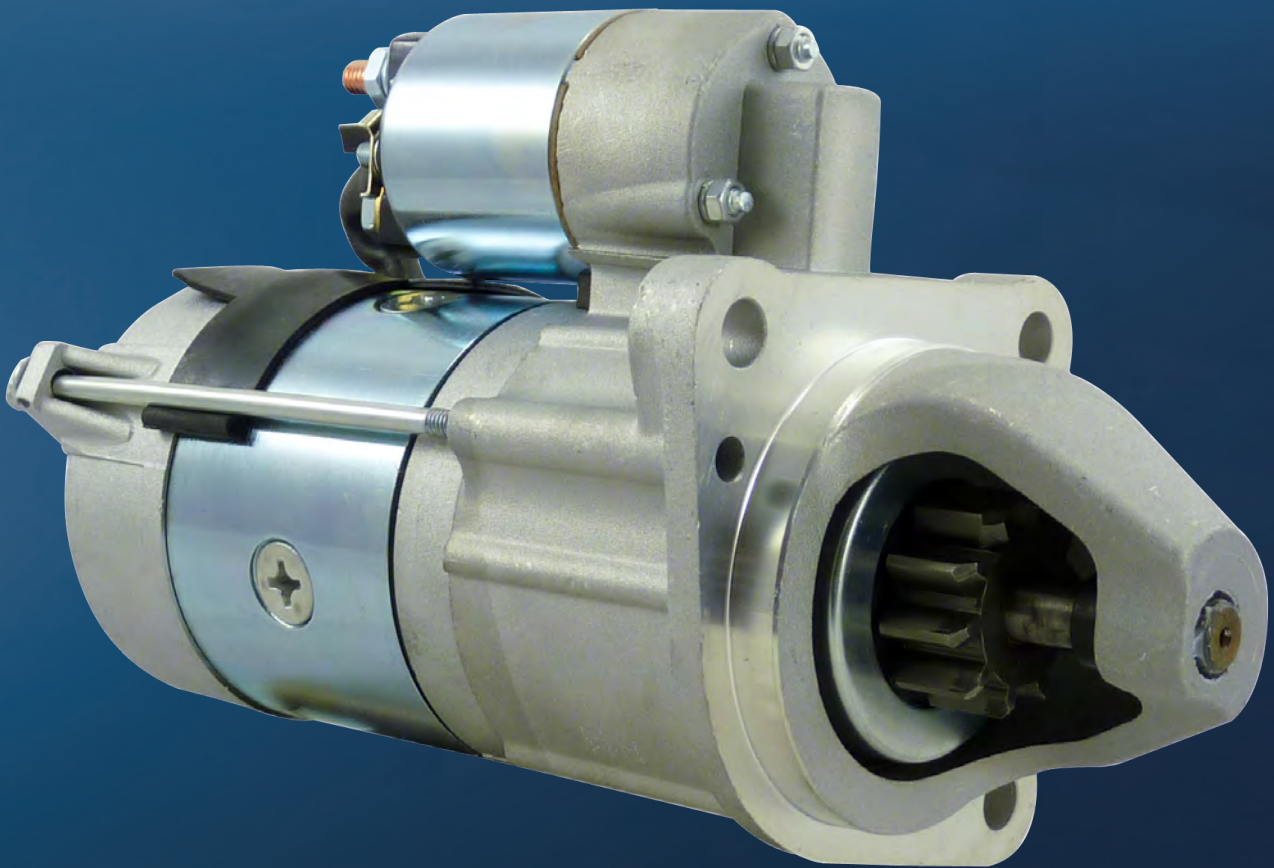

STARTER MARELLI

www.auto-marco.com

*Experience
Service
Trust*

O.E.M names and numbers are used for reference purposes only.

MARELLI

		
<p>SMA001</p>	<p>SMA002</p>	<p>SMA025</p>
<p>Replace1: 63114014 943114014 Replace2: 1319555080 1331329080 References: CS1109 STR52002 33224 Applications: FIAT DUCATO 2.8 DIESEL TURBO Descriptions: 2.6KW 12V 9T</p>	<p>Replace1: 63223101 Replace2: 46417006 46431502 References: CS975 CS1043/CS883 STR52003 31146 Applications: FIAT Descriptions: 0.9KW 12V 9T</p>	<p>Replace1: 63280071 MSN8071 428000-0660 Replace2: 12412155827 12417788680 References: CS1473 STR52034 32964 Applications: BMW Descriptions: 2.0KW 12V 11T</p>
		
<p>SMA006</p>	<p>SMA015</p>	<p>SMA032</p>
<p>Replace1: 63227569 MSN202 Replace2: D8NN-11000-CB References: 16608 IS0579 Applications: FORD Descriptions: 2.7KW 12V</p>	<p>Replace1: 63193001 Replace2: 12412247063 12412249295 References: CS1265 Applications: BMW Descriptions: 1.8KW 12V 11T</p>	<p>Replace1: 63217201 63217226 Replace2: References: 18030 CS231 Applications: FIAT-ALLIS CRAWLER LOADER Descriptions: 4.0KW 24V 9T</p>
		
<p>SMA016</p>	<p>SMA018</p>	<p>SMA026</p>
<p>Replace1: 63111008 63111010 63111016 Replace2: 46451529 46531437 References: CS1191 Applications: FIAT Descriptions: 1.4KW 12V 9T</p>	<p>Replace1: 63217101 63217125 63217126 Replace2: References: 17093 CS572 Applications: ALLIS CHALMERS TRACTORS Descriptions: 2.7KW 12V 9T</p>	<p>Replace1: 63113003 Replace2: 46522234 References: 31201 Applications: Fiat Descriptions: 1.8KW 12V 11T</p>