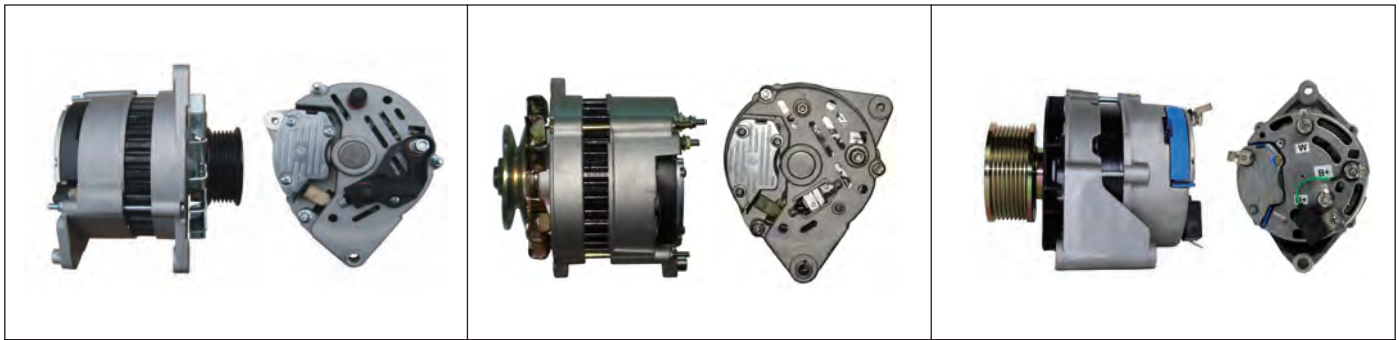

LUCAS

ALU038	ALU039	ALU025

Replace1: 24384 Replace2: References: 12093 Applications: Ford Tractor Descriptions: 12V 45A 6Groove	Replace1: 111289 1113574 280723 Replace2: References: CA305IR Applications: Descriptions: 12V 55A 1Groove	Replace1: 66021491 66021544 Replace2: References: 20221 Applications: Perkins engines 4000-series Descriptions: 24V 55A 8Groove